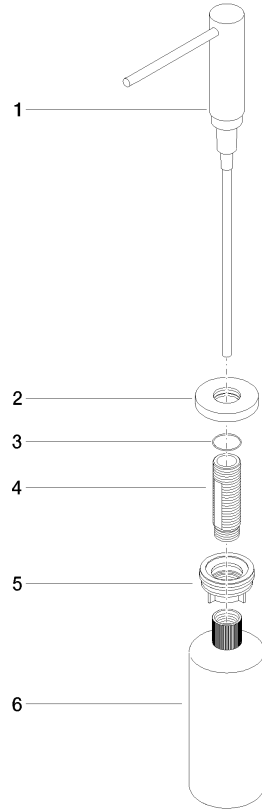

**Dispenser with rosette - Chrome**

ELIO

82 444 970

- 124mm projection
- 500 ml bottle
- can be filled from the top
- rotating pump head
- height 124 mm
- rosette Ø 55 mm
- hole diameter 25 mm

Fits ELIO, ENO, MEM, META SQUARE, SYNC, TARA and TARA ULTRA

Fits: ELIO, MEM, TARA, TARA ULTRA, META SQUARE

	Chrome	82 444 970-00
	Brushed Platinum	82 444 970-06
	Platinum	82 444 970-08
	Durabrand (23kt Gold)	82 444 970-09
	Dark Chrome	82 444 970-19
	Brushed Durabrand (23kt Gold)	82 444 970-28
	Matte Black	82 444 970-33
	Brushed Champagne (22kt Gold)	82 444 970-46
	Champagne (22kt Gold)	82 444 970-47
	Brushed Chrome	82 444 970-93
	Brushed Dark Platinum	82 444 970-99

82 444 970

mm [inches]

82 444 970

Parts for other finishes can be found here: [Brushed Platinum](#)

### Spare parts list

No.	Item Number	Name	Quantity used	Delivery time
1	90 10 10 538 00-00	dispenser	1	10
2	90 27 97 506 00-00	rosette	1	10
3	09 14 10 151 90	seal	1	2
4	08 10 10 527 90	holder	1	2
5	05 23 10 001 00 90	fixing set	1	2
6	90 10 10 603 00 90	container	1	2