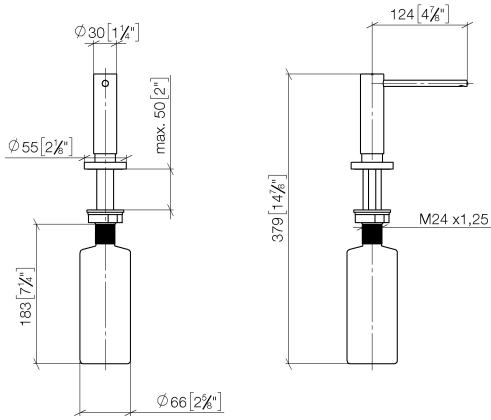

**Dispenser with rosette - Chrome**

ELIO

82 444 970

- 124mm projection
- 500 ml bottle
- can be filled from the top
- rotating pump head
- height 124 mm
- rosette Ø 55 mm
- hole diameter 25 mm

Fits ELIO, ENO, MEM, META SQUARE, SYNC, TARA and TARA ULTRA

Fits: ELIO, MEM, TARA, TARA ULTRA, META SQUARE

	Chrome	82 444 970-00
	Brushed Platinum	82 444 970-06
	Platinum	82 444 970-08
	Durabrand (23kt Gold)	82 444 970-09
	Dark Chrome	82 444 970-19
	Brushed Durabrand (23kt Gold)	82 444 970-28
	Matte Black	82 444 970-33
	Brushed Champagne (22kt Gold)	82 444 970-46
	Champagne (22kt Gold)	82 444 970-47
	Brushed Chrome	82 444 970-93
	Brushed Dark Platinum	82 444 970-99

82 444 970

mm [inches]

82 444 970

Parts for other finishes can be found here: [Brushed Platinum](#)

### Spare parts list

No.	Item Number	Name	Quantity used	Delivery time
1	90 10 10 538 00-00	dispenser	1	10
2	90 27 97 506 00-00	rosette	1	10
3	09 14 10 151 90	seal	1	2
4	08 10 10 527 90	holder	1	2
5	05 23 10 001 00 90	fixing set	1	2
6	90 10 10 603 00 90	container	1	2